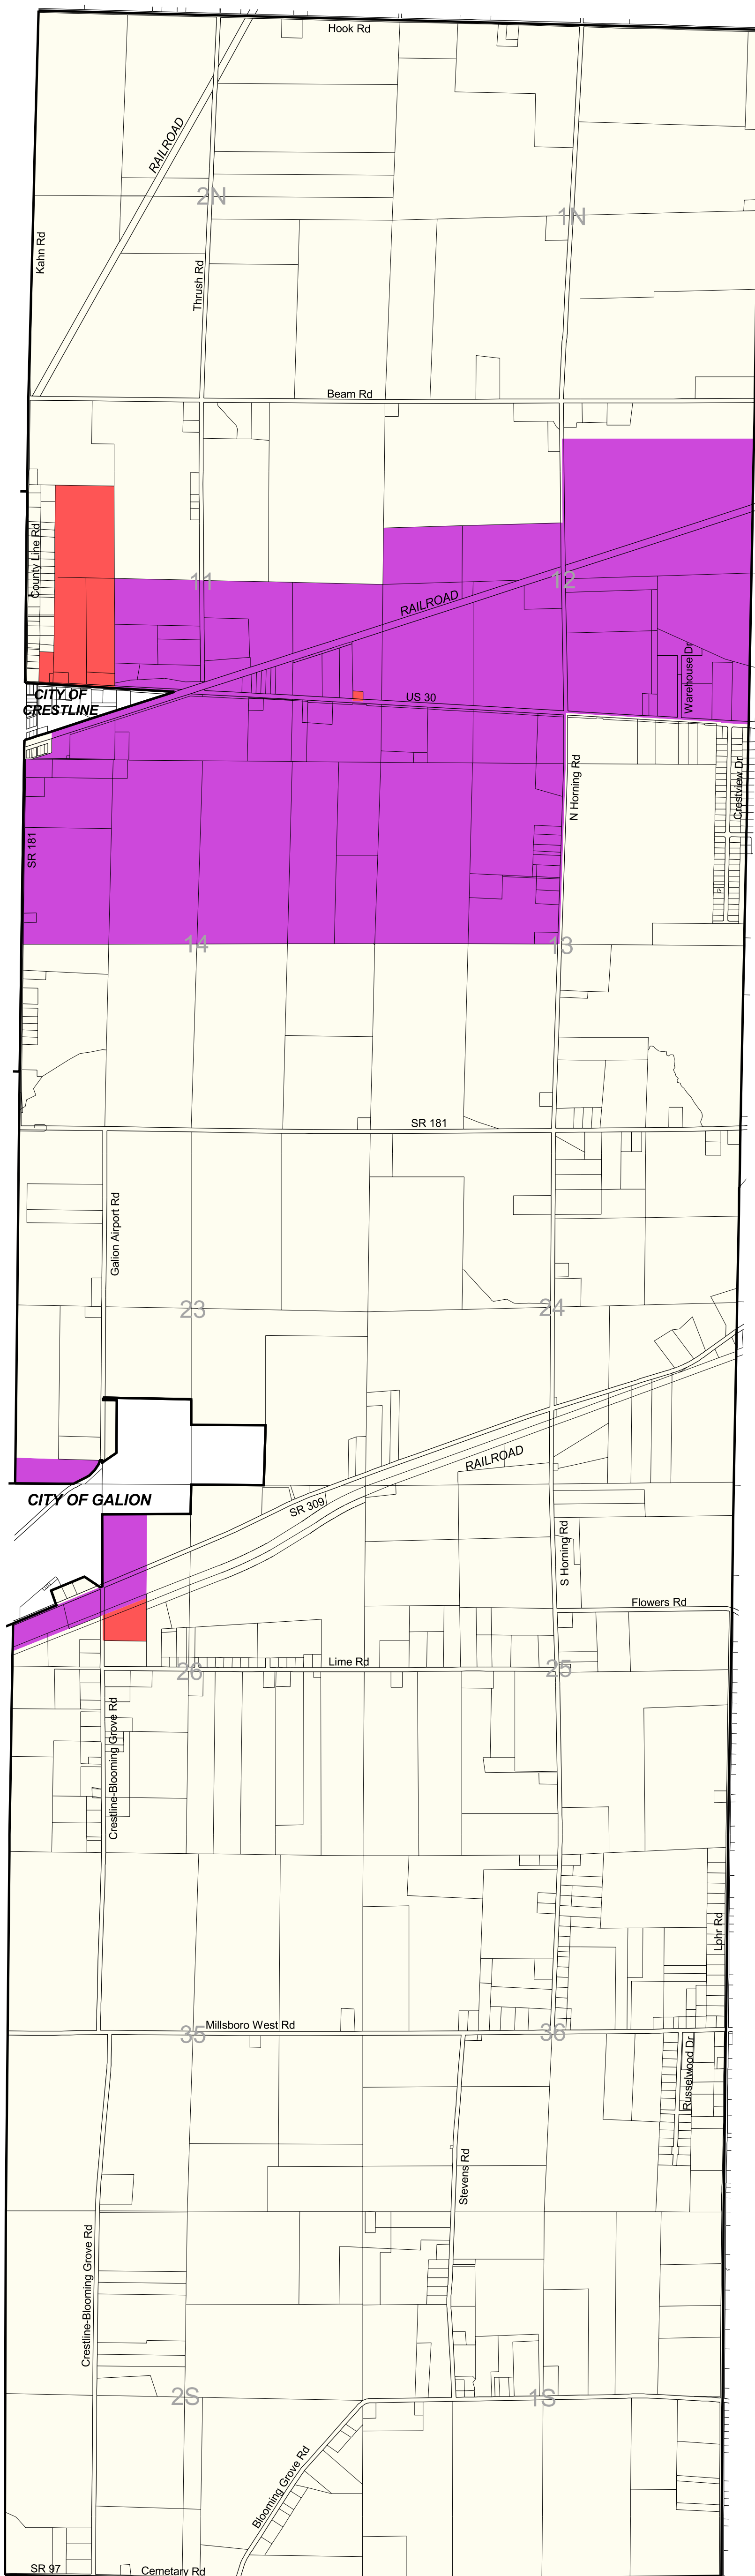

ZONING DISTRICT MAP TOWNSHIP OF SANDUSKY

Richland County, Ohio

SCALE 4" = 1 MILE

This is to certify that this is the official Zoning Districts Map referred to in Section 300.1 of the Zoning Resolution of the Township of Sandusky, County of Richland, Ohio, Adopted on April 15, 1974, and otherwise amended up to this 14 day of May, 2003.

SANDUSKY TOWNSHIP TRUSTEES

/S/ David J. Kirchbaum
David J. Kirchbaum

/S/ Roger A. Hieber
Roger A. Hieber

/S/ Daniel Gorbett
Daniel Gorbett

LEGEND

	R RESIDENTIAL DISTRICT
	B BUSINESS DISTRICT
	I INDUSTRIAL DISTRICT

ATTEST:

/S/ Sally A. Glauer
Sally A. Glauer
Township Clerk